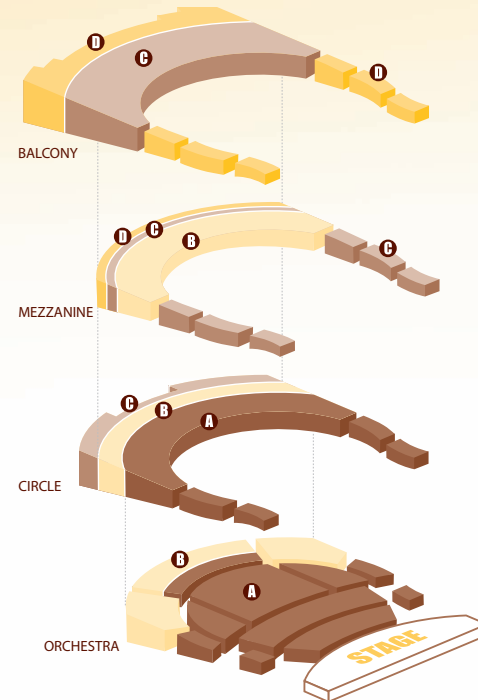

Overture Hall
EXCEPT Mannheim Steamroller and
The Lion King performances