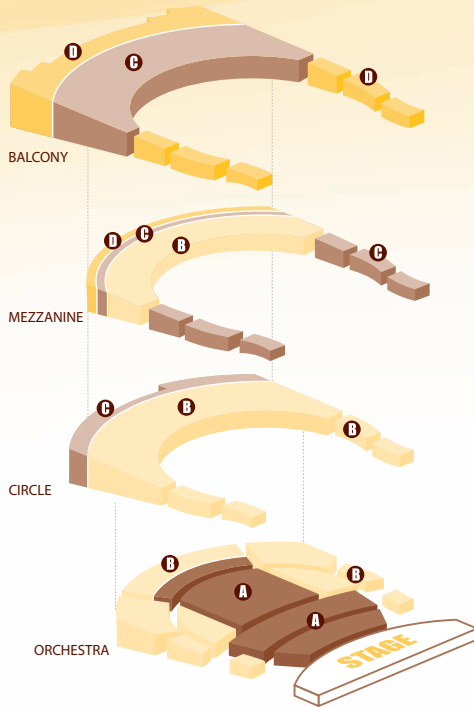

OVERTURE CENTER FOR THE ARTS SEATING CHARTS

OVERTURE HALL SEATING CHART

OVERTURE HALL features continental-style seating, with more distance between rows and fewer aisles. Aisle seats are available only on the extreme sides of the circle, mezzanine and balcony levels, and in limited locations on the orchestra level.

Overture Hall
FOR Mannheim Steamroller performance