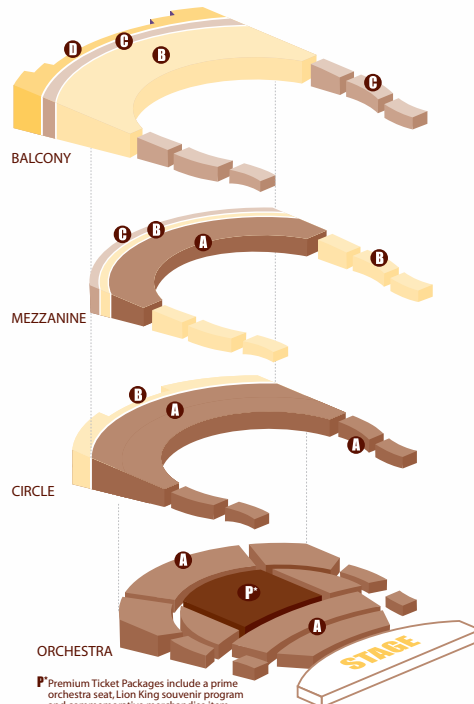

Overture Hall
FOR The Lion King performances